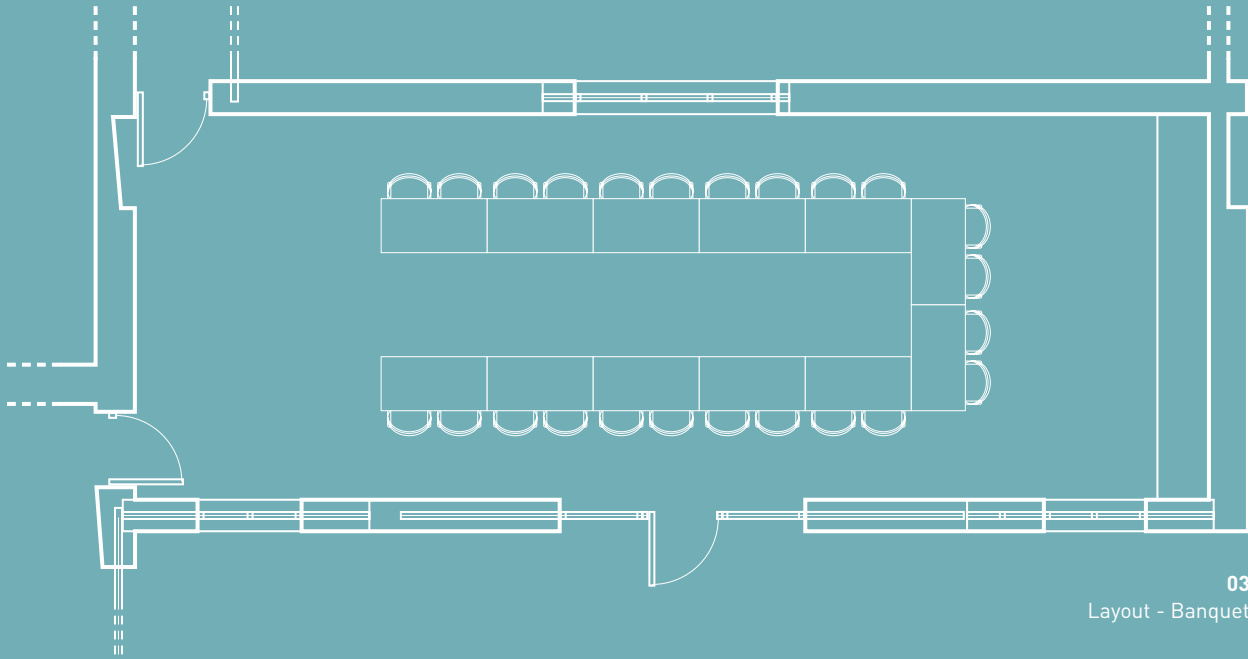

Layout - Conference

folly farm 

The Folly Farm Centre
Stowey Bishop Sutton Bristol BS39 4DW

T: 01275 331590 F: 01275 333164
email: info@follyfarm.org

seating plans

03

Layout - Banquet

folly farm 