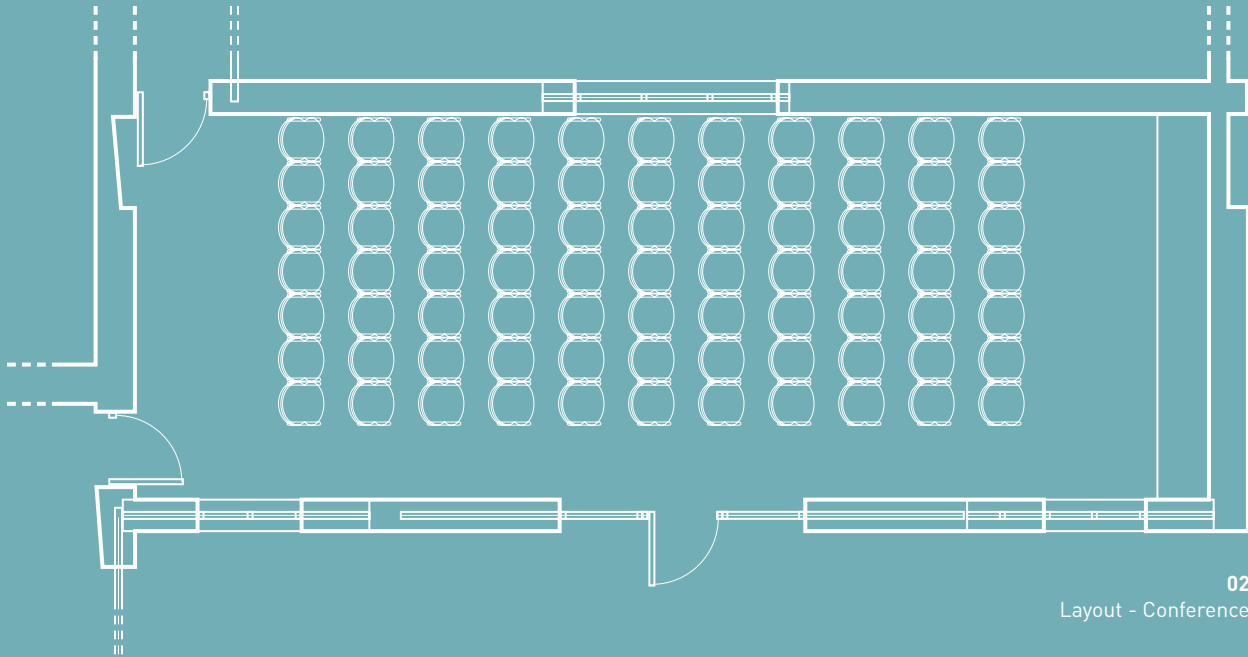

seating plans

01

Layout - Theatre

folly farm 

The Folly Farm Centre
Stowey Bishop Sutton Bristol BS39 4DW

T: 01275 331590 F: 01275 333164
email: info@follyfarm.org

seating plans

02

Layout - Conference

folly farm 

The Folly Farm Centre
Stowey Bishop Sutton Bristol BS39 4DW

T: 01275 331590 F: 01275 333164
email: info@follyfarm.org

seating plans

03

Layout - Banquet

folly farm 