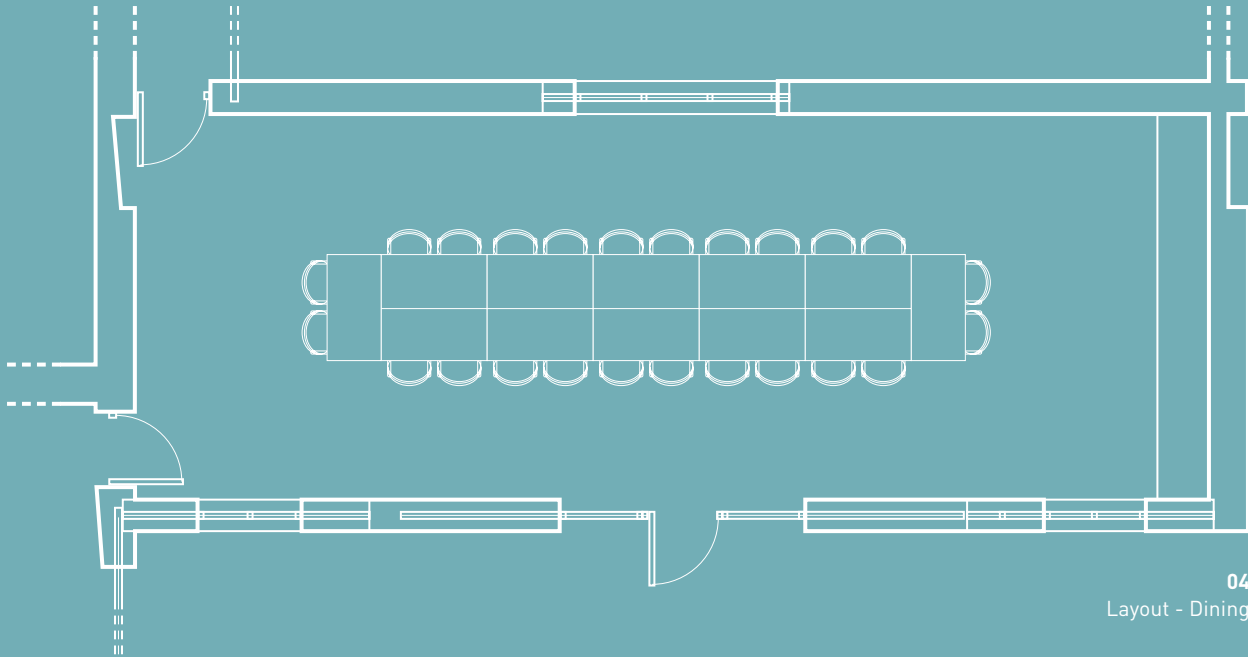

seating plans

04

Layout - Dining

folly farm

The Folly Farm Centre
Stowey Bishop Sutton Bristol BS39 4DW

T: 01275 331590 F: 01275 333164
email: info@follyfarm.org