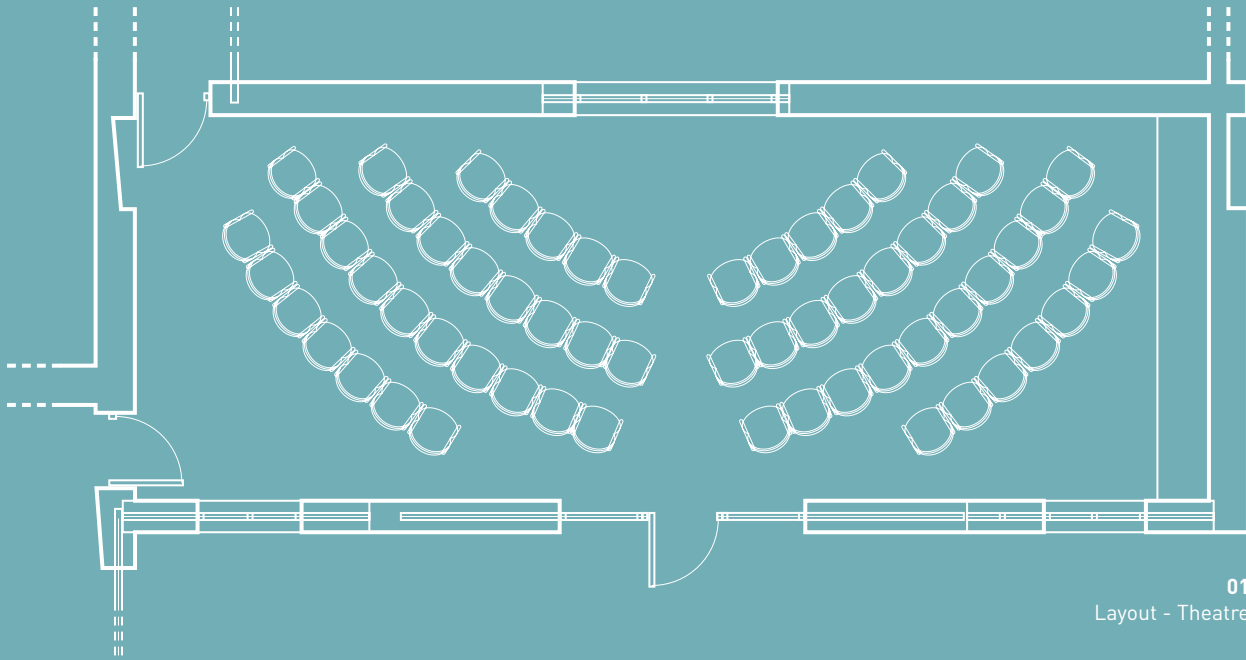

seating plans

01

Layout - Theatre

folly farm 

The Folly Farm Centre
Stowey Bishop Sutton Bristol BS39 4DW

T: 01275 331590 F: 01275 333164
email: info@follyfarm.org

seating plans

02